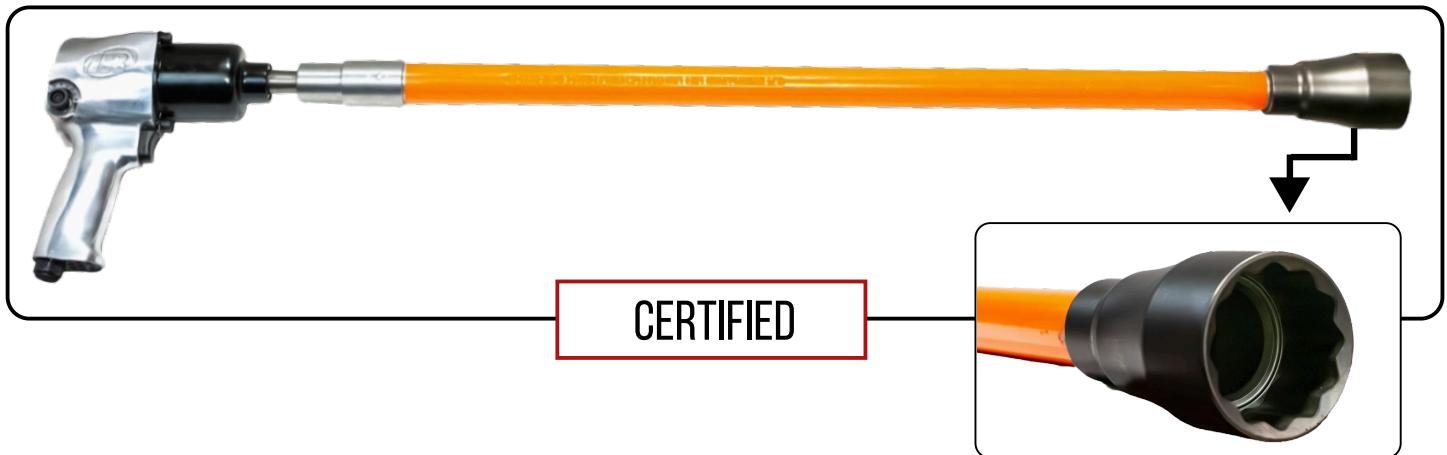

**NR60**

# **NUT RUNNER**

ENGINEERED FOR  
RAPID WHEEL NUT REMOVAL & INSTALLATION

**KOMATSU 980E/930E**

LIGHTWEIGHT DESIGN

**11 POUNDS**

BUILT FOR

**LARGE TRUCKS &  
HEAVY EQUIPMENT**

IMPROVED

**SAFETY & SPEED**

MODEL #	NR60
APPLICATION	KOMATSU 980E/930E
SOCKET SIZE & LENGTH	1 7/8" NUT RUNNER, 12 POINT. 31" REACH

**FLEMA**

Scan for more details

(250) 766-1080 | [Info@flemaproducts.com](mailto:Info@flemaproducts.com)