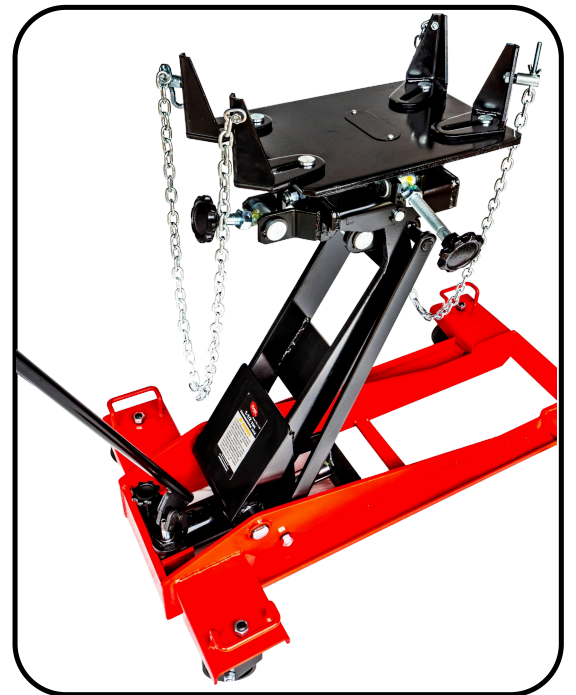

1.5 Ton Low Profile **TRANSMISSION JACK**

BUILT FOR HEAVY-DUTY TRANSMISSION HANDLING

FEATURES

- ✓ STEEL FRAME
- ✓ 360° SWIVEL CASTERS WHEELS FOR EASY MANEUVERABILITY
- ✓ LOAD CHAIN RESISTANT FOR IMPROVED SAFETY AND DURABILITY

SPECIFICATIONS

MODEL #	WJ-1.5TF
CAPACITY	1.5 ton
LOW HEIGHT	8.6" (219 mm)
MAX HEIGHT	37" (940 mm)
SHIP WEIGHT	347 lbs

FLEMA